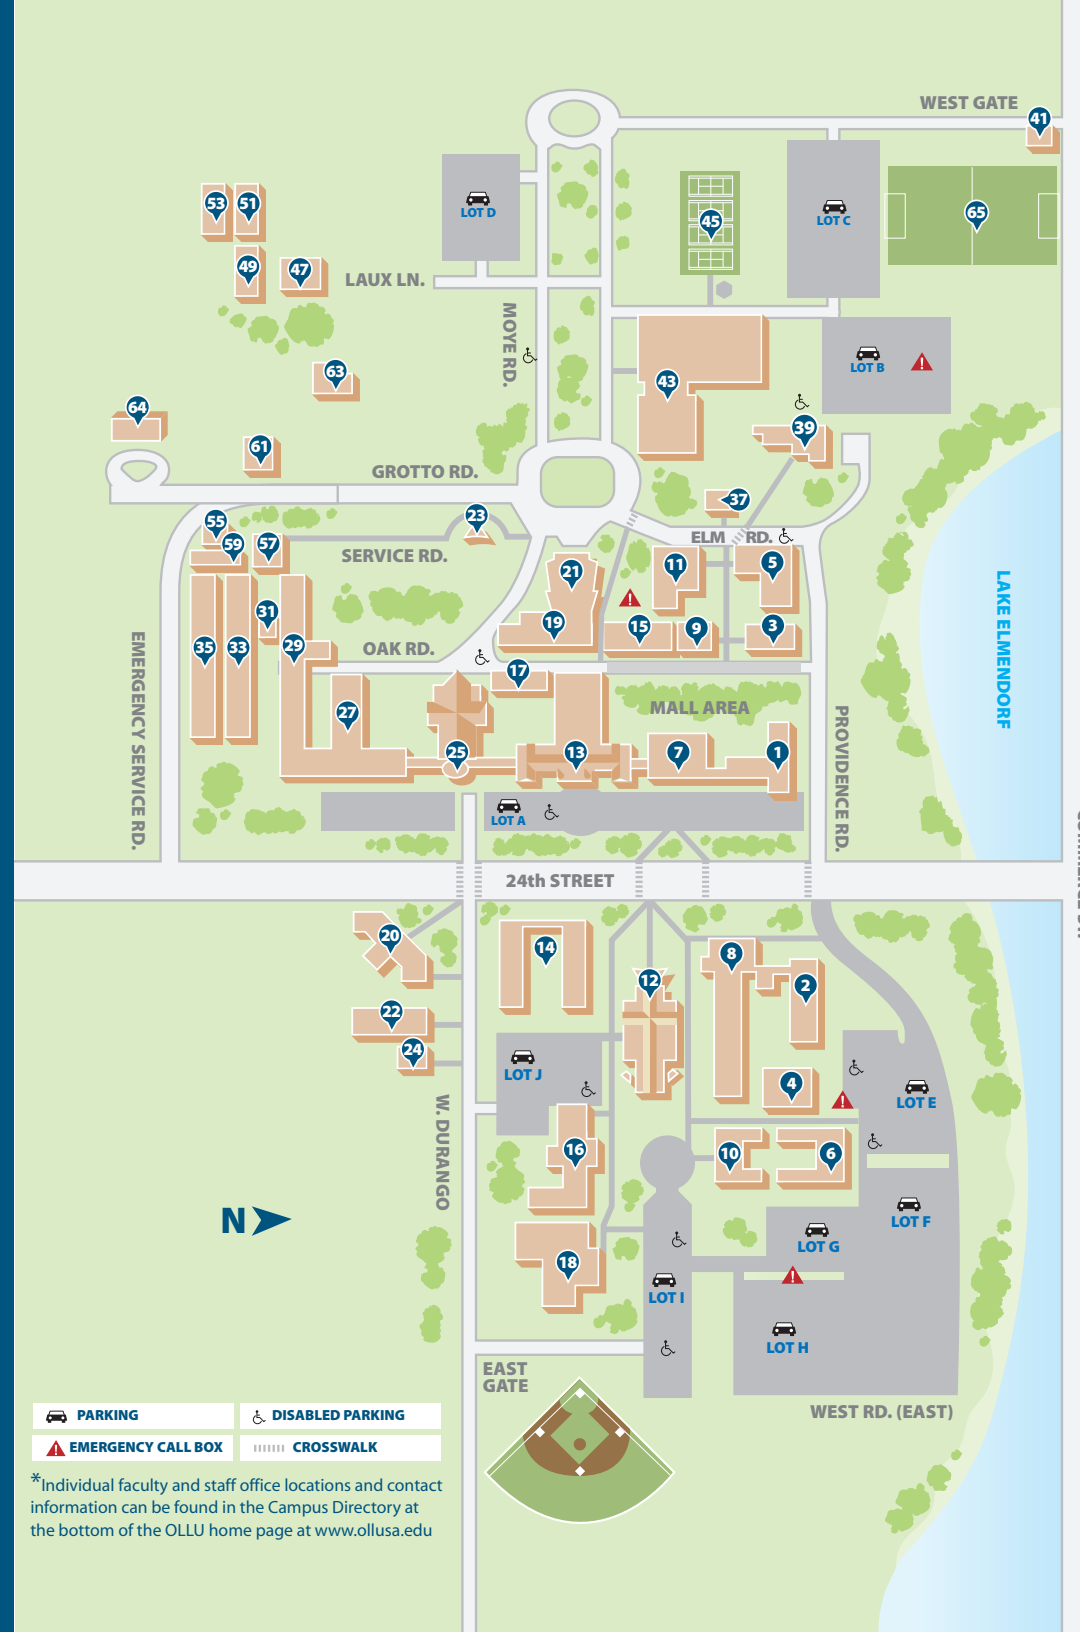

## BUILDINGS

- 01 Providence Hall
- 02 Ayres Hall
- 03 International Folk Culture Center (IFCC)
- 04 Flores Cyber Cafe
- 05 Metz Hall
- 06 Flores Hall
- 07 Moye Hall
- 08 Pacelli Hall
- 09 Thermal Plant
- 10 Centennial Hall
- 11 Walter Student Service Center  
Constantineau Chapel
- 12 Sister Elizabeth Anne Sueltenfuss Library
- 13 Main Building
- 14 St. Martin Hall Annex/Childhood Development Center
- 15 Bookstore
- 16 Harry Jersig Center
- 17 St. Ann's Hall
- 18 Worden School of Social Service
- 19 Fine Arts Building/24th Street Theater
- 20 St. Martin Hall
- 21 Thiry Auditorium
- 22 St. Martin Hall Gym
- 23 Our Lady of Lourdes Grotto
- 24 Alumni House
- 25 Sacred Heart Conventual Chapel
- 27 Convent
- 29 St. Joseph Hall
- 31 Annunciation Chapel
- 33 Reagan Hall
- 35 McCullough Hall
- 37 Elliott House
- 39 Admissions Center
- 41 Maintenance Shop
- 43 University Wellness and Activities Center (UWAC)
- 45 Tennis Courts
- 47 - 63 Convent Buildings
- 64 Marketing and Communications

\*Individual faculty and staff office locations and contact information can be found in the Campus Directory at the bottom of the OLLU home page at [www.ollu.edu](http://www.ollu.edu)