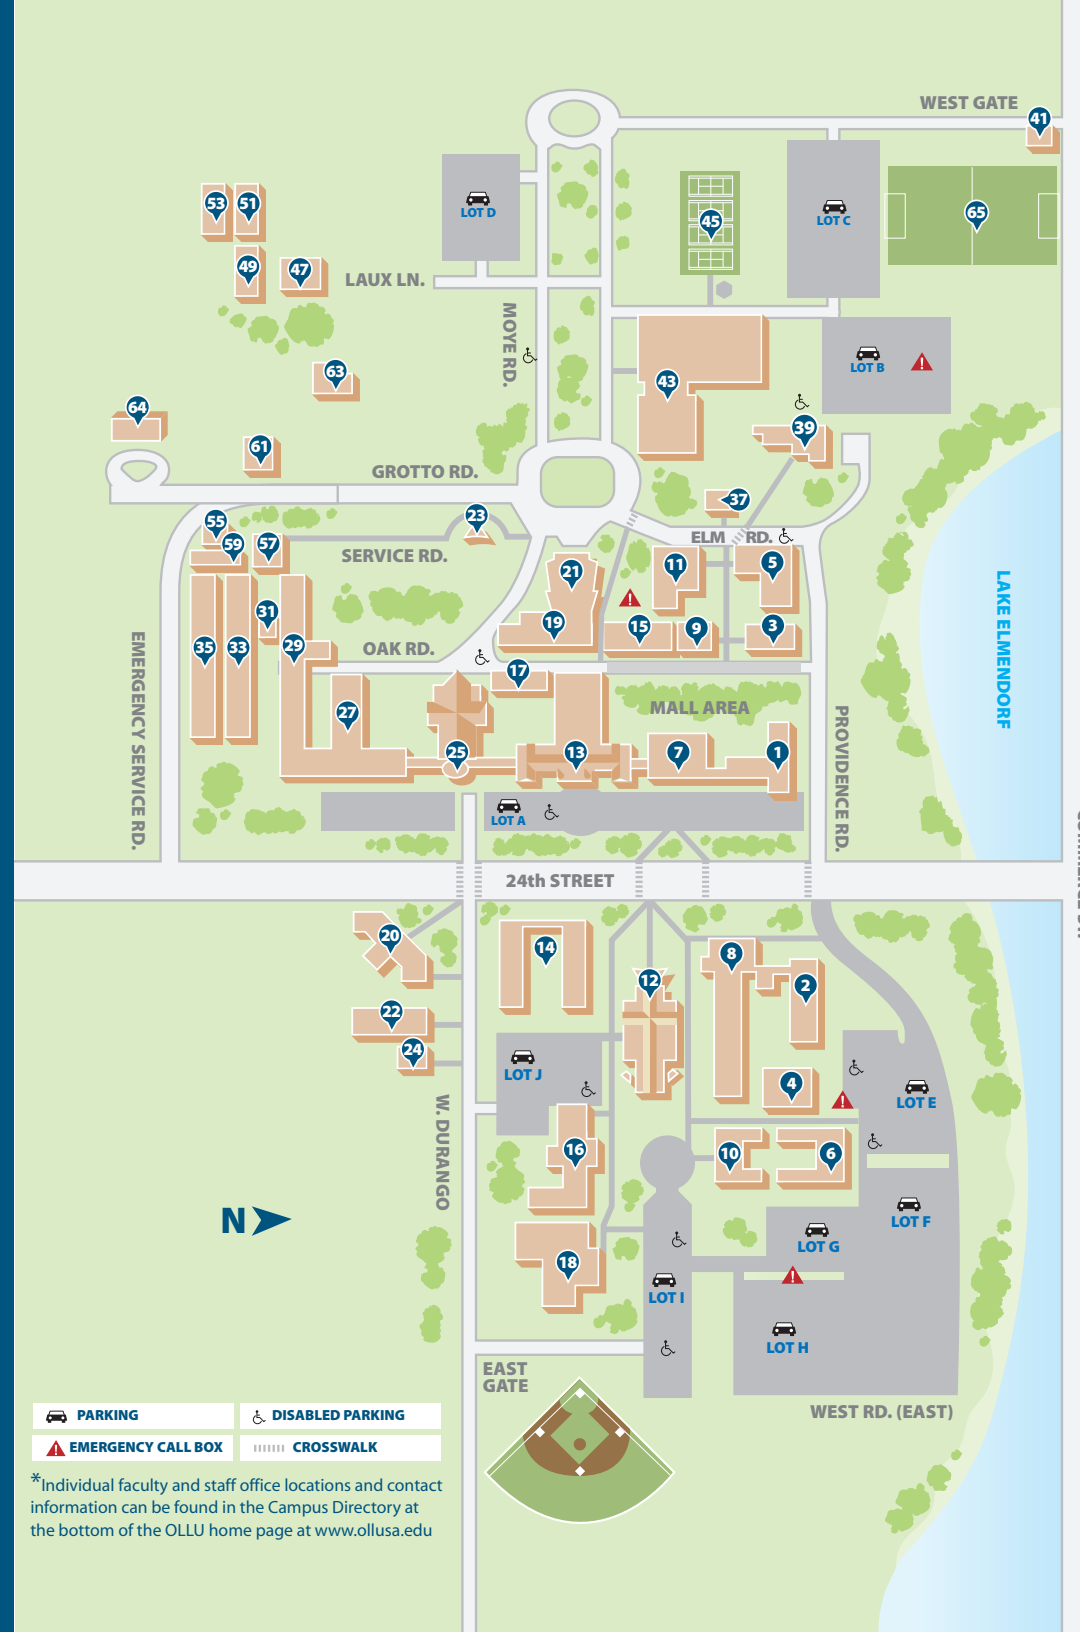

BUILDINGS

- 01 Providence Hall
- 02 Ayres Hall
- 03 International Folk Culture Center (IFCC)
- 04 Flores Cyber Cafe
- 05 Metz Hall
- 06 Flores Hall
- 07 Moye Hall
- 08 Pacelli Hall
- 09 Thermal Plant
- 10 Centennial Hall
- 11 Walter Student Service Center
Constantineau Chapel
- 12 Sister Elizabeth Anne Sueltenfuss Library
- 13 Main Building
- 14 St. Martin Hall Annex/Childhood Development Center
- 15 Bookstore
- 16 Harry Jersig Center
- 17 St. Ann's Hall
- 18 Worden School of Social Service
- 19 Fine Arts Building/24th Street Theater
- 20 St. Martin Hall
- 21 Thiry Auditorium
- 22 St. Martin Hall Gym
- 23 Our Lady of Lourdes Grotto
- 24 Alumni House
- 25 Sacred Heart Conventual Chapel
- 27 Convent
- 29 St. Joseph Hall
- 31 Annunciation Chapel
- 33 Reagan Hall
- 35 McCullough Hall
- 37 Elliott House
- 39 Admissions Center
- 41 Maintenance Shop
- 43 University Wellness and Activities Center (UWAC)
- 45 Tennis Courts
- 47 - 63 Convent Buildings
- 64 Marketing and Communications

PARKING	DISABLED PARKING
EMERGENCY CALL BOX	CROSSWALK

*Individual faculty and staff office locations and contact information can be found in the Campus Directory at the bottom of the OLLU home page at www.ollu.edu