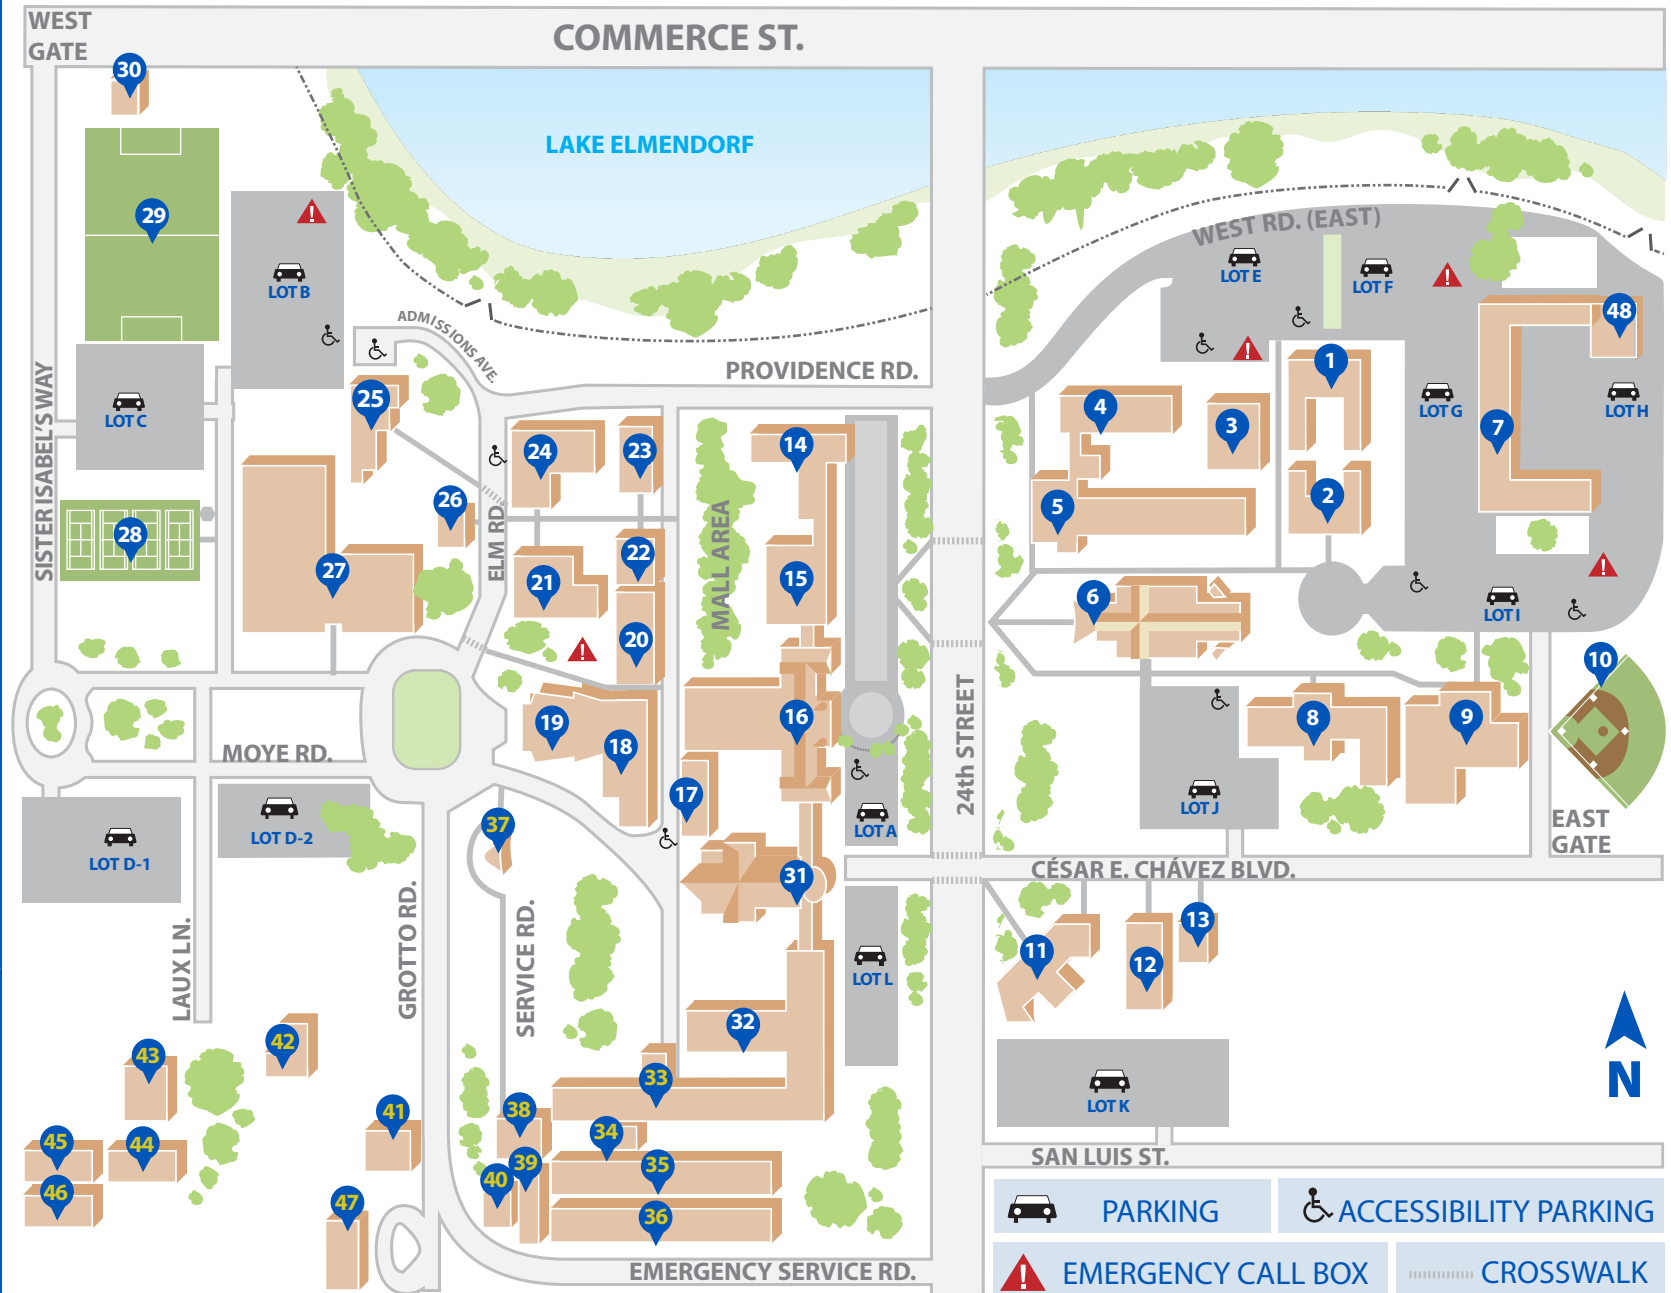

OUR LADY OF THE LAKE UNIVERSITY

LEGEND

Annunciation Chapel*	34
Ayres Hall	4
Bookstore	20
Casa Caritas	25
Centennial Hall	2
Convent	32
Congregation Buildings*	38-47
Durango House	13
Elliott House	26
Flores Hall	1
C-Store	3
Griffith Center for the Arts / 24th Street Theatre	18
Harry Jersig Center	8
MARC	23
Lakeview Amenities	48
Main Building	16
Maintenance Shop	30
McCullough Hall*	36
Metz Hall	24
Moye Hall	15
Our Lady of Lourdes Grotto*	37
Pacelli Hall	5
Providence Hall	14
Reagan Hall*	35
Sacred Heart Conventual Chapel/ Constantineau Chapel	31
Sister Elizabeth Anne Sueltenfuss Library	6
Slater Apartments	7
Soccer Field	29
Softball Field	10
St. Ann's Hall	17
St. Joseph Hall*	33
St. Martin Hall	11
St. Martin Hall Gym	12
Tennis Courts	28
Thermal Plant	22
Thiry Auditorium	19
University Wellness and Activities Center (UWAC)	27
Walter Student Service Center	21
Worden School of Social Service	9

* Buildings owned and operated by the Congregation of the Sisters of Divine Providence

411 S.W. 24th Street, San Antonio, TX 78207
210-434-6711 • www.ollusa.edu

Catholic higher education and service, sponsored by the Sisters of Divine Providence, since 1895