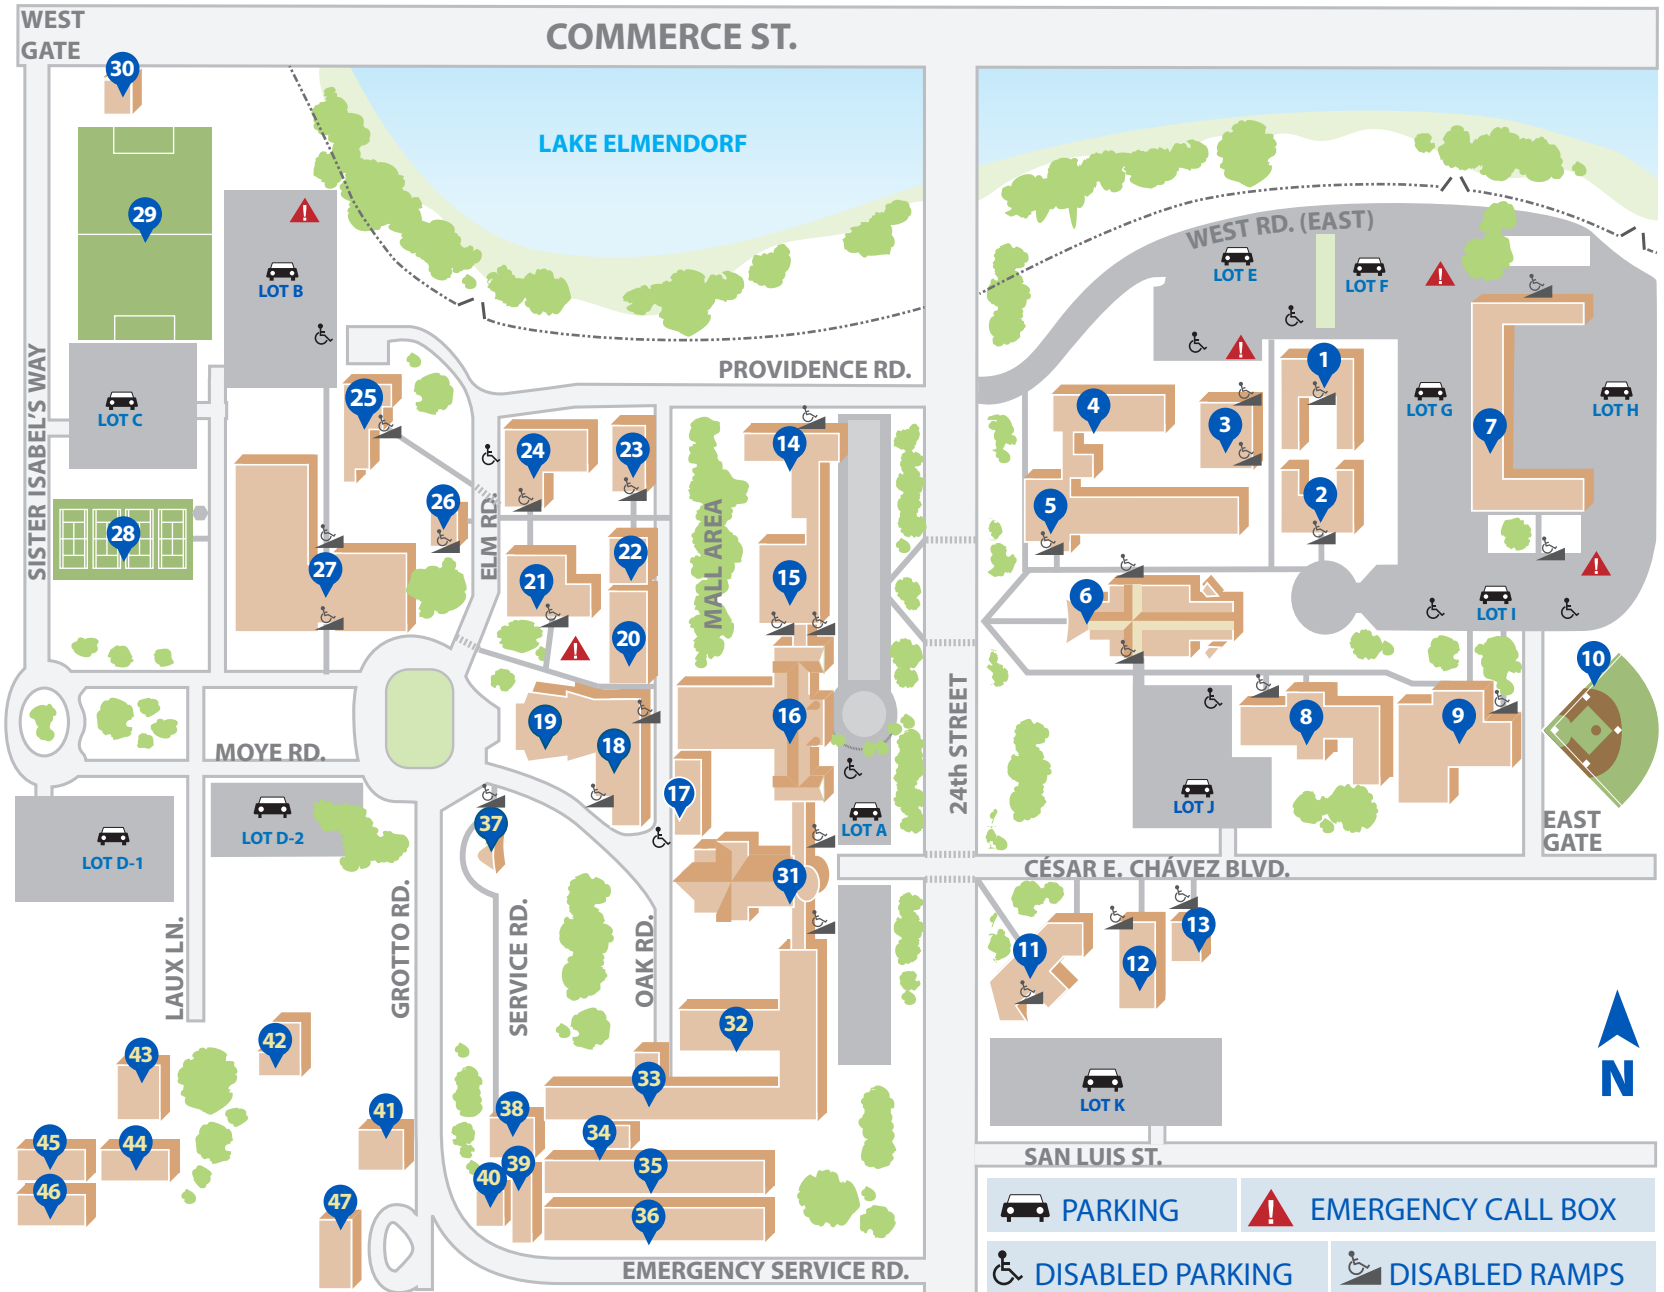

# OUR LADY OF THE LAKE UNIVERSITY

## LEGEND

Anunciation Chapel*	34
Ayres Hall	4
Bookstore	20
Casa Caritas	25
Centennial Hall	2
Convent	32
Congregation Buildings*	38-47
Durango House	13
Elliott House	26
Flores Hall	1
Flores Cyber Cafe	3
Griffith Center for the Arts / 24th Street Theatre	18
Harry Jersig Center	8
International Folk Culture Center (IFCC)	23
Lake View	7
Main Building	16
Maintenance Shop	30
McCullough Hall*	36
Metz Hall	24
Moye Hall	15
Our Lady of Lourdes Grotto*	37
Pacelli Hall	5
Providence Hall	14
Reagan Hall*	35
Sacred Heart Conventual Chapel/ Constantineau Chapel	31
Sister Elizabeth Anne Sueltenfuss Library	6
Soccer Field	29
Softball Field	10
St. Ann's Hall	17
St. Joseph Hall*	33
St. Martin Hall	11
St. Martin Hall Gym	12
Tennis Courts	28
Thermal Plant	22
Thiry Auditorium	19
University Wellness and Activities Center (UWAC)	27
Walter Student Service Center	21
Worden School of Social Service	9

\* Buildings owned and operated by the Congregation of the Sisters of Divine Providence

411 S.W. 24th Street, San Antonio, TX 78207  
210-434-6711 • www.ollusa.edu

Catholic higher education and service,  
sponsored by the Sisters of Divine Providence, since 1895